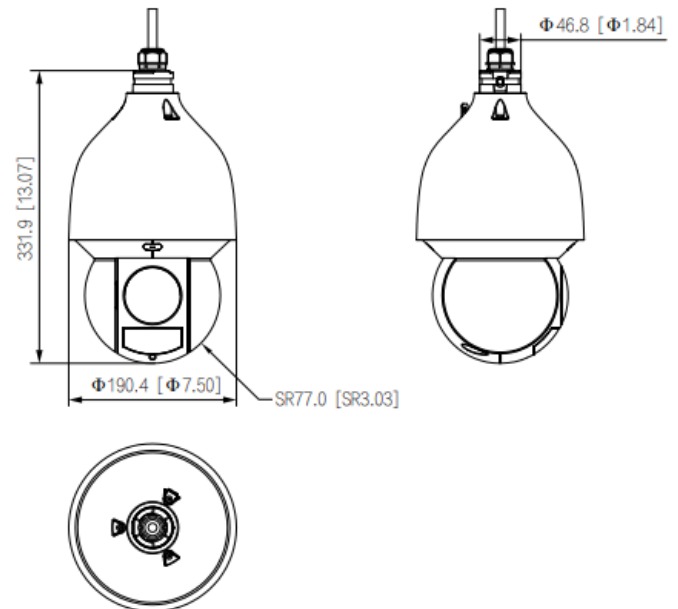

PFA151

PFB300C

PFB301C

PFA120

PFA150

Dimensions mm (inch)

Installation Method

Wall Mount	Ceiling Mount	Ceiling Mount
PFB305W+PFA120	PFA111+PFB300C	PFA111+PFB301C
Pole Mount (Vertical)	Corner Mount	Pole Mount (Horizontal)
PFB305W+PFA150	PFB305W+PFA151	PFA111+PFB300C+PFA150

Technical Specification

Camera

Image Sensor	1/2.8" CMOS
Pixel	4 MP
Max. Resolution	2560 (H) × 1440 (V)
ROM	4 GB
RAM	1 GB
Electronic Shutter Speed	1/1 s–1/30,000 s
Scanning System	Progressive
Min. Illumination	Color: 0.005 lux@F1.6 B/W: 0.0005 lux@F1.6 0 lux (IR light on)
Illumination Distance	150 m
Illuminator On/Off Control	Zoom Prio; Manual; Smart IR
Illuminator Number	4 (IR)

Lens

Focal Length	3.95 mm–177.75 mm			
Max. Aperture	F1.6–F4.95			
Field of View	H:65.7°–1.9° V:39.4°–1.1° D:73.1°–2.1°			
Optical Zoom;	45×			
Focus Control	Auto; semi-auto; manual			
Close Focus Distance	0.1 m – 1 m			
Iris Control	Auto; manual			
DORI Distance	Detect 2451,7 m	Observe 972,9 m	Recognize 490,3 m	Identify 245,2 m